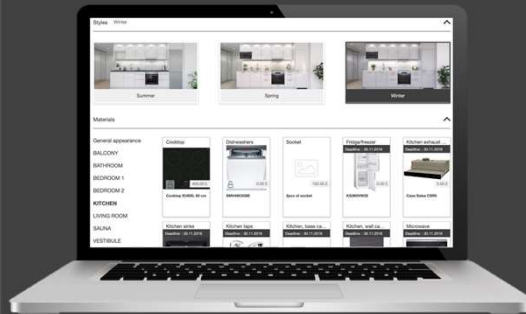

CUSTOMER SUCCESS