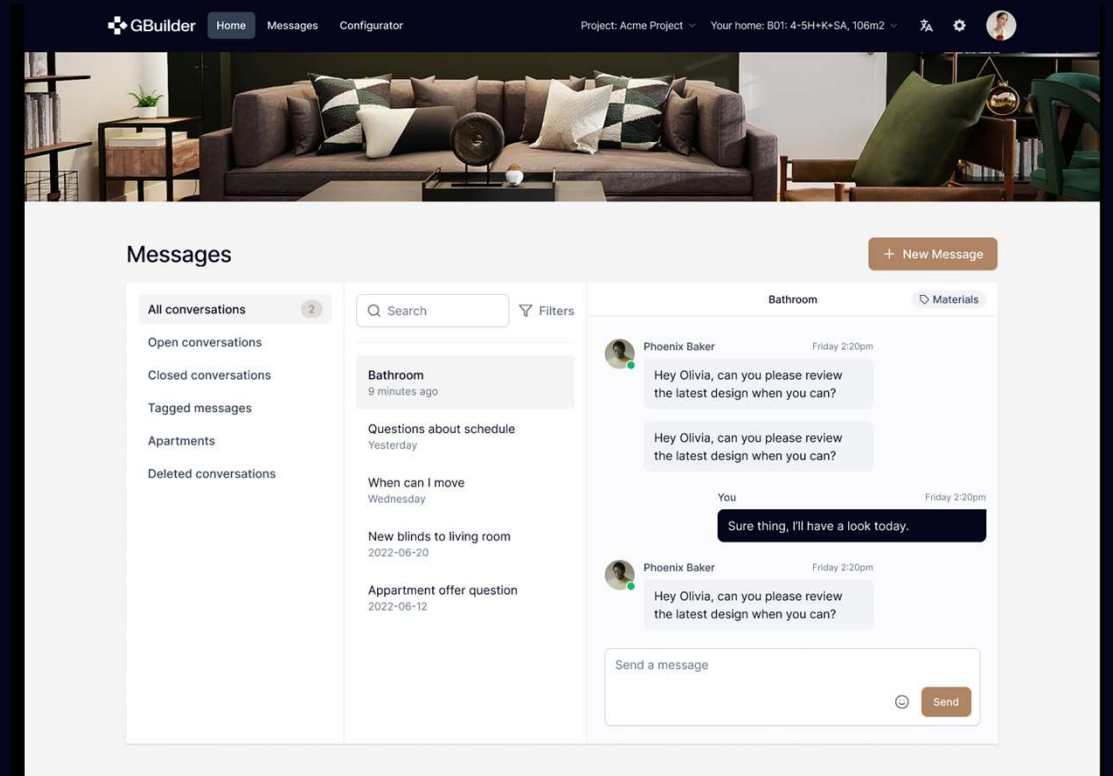

✓ Configurator

✓ Lead Creation

For Customer Success Team

- Customer portal
- Market place
- One place to manage all

The screenshot shows the GBuilder customer portal interface. At the top, there is a navigation bar with the GBuilder logo, 'Home', 'Messages', and 'Configurator' tabs. On the right, it displays 'Project: Acme Project', 'Your home: B01: 4-SH+K+SA, 106m2', and user profile icons. Below the navigation is a large image of a modern living room with a brown sofa and green accents. The main content area is titled 'Welcome Home, Leonor' with the subtitle 'Track, manage and forecast your customers and orders.' Below this is a horizontal menu with four tabs: 'Construction' (selected), 'Handover', and 'Aftercare'. The 'Construction' tab is active, showing three panels: 'Media' (with images of construction progress), 'Build Updates' (with progress update images), and 'Contact Information' (showing 'Bob Smith - Construction Manager' with a phone number). Each panel has a 'View All >' button at the bottom.

For Construction

- ✓ Procurement
- ✓ Lean production
- ✓ Inspections
- ✓ Single source of truth

For Living

✓ Digital Handover

✓ Facility Management

✓ Tenant Management

✓ Marketplace

Harri Majala