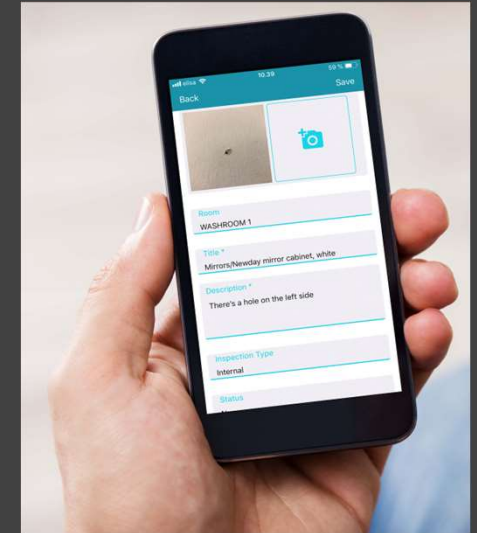

LIVING

- Cost savings
- Timely completions
- Reduced waste and emissions
- Better homes, happier customers