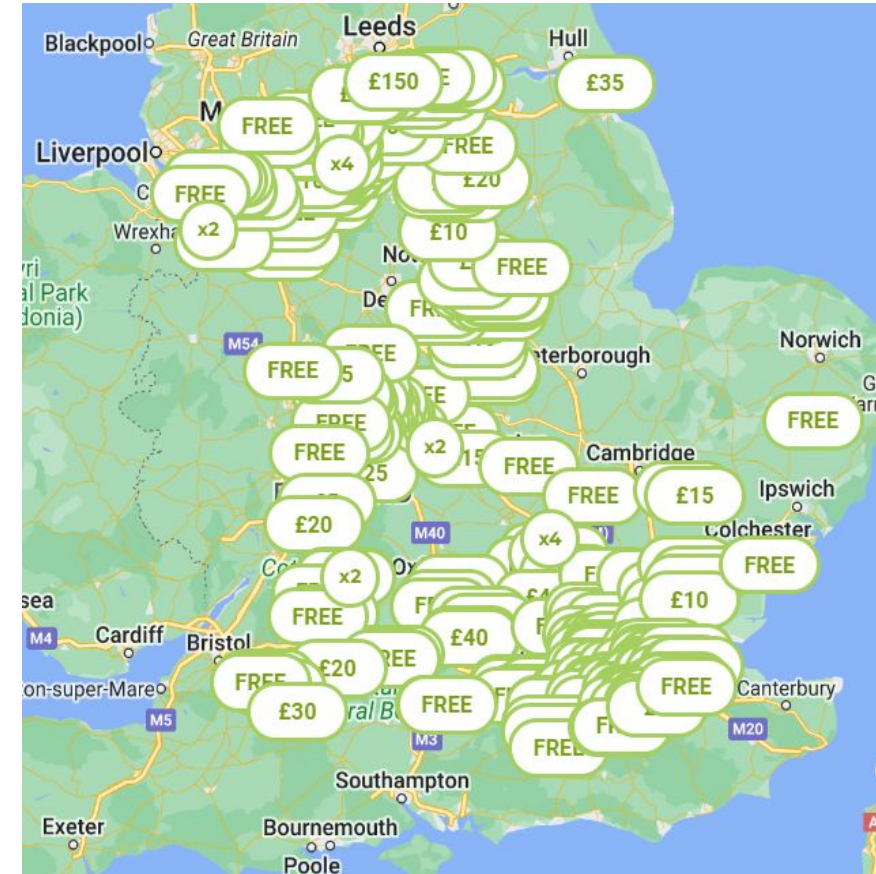

Competition

AllotMe Find a Plot Growing Guides List My Space

It's Never Been Easier to Grow Your Own Food

Whether you're looking for a plot of your own or want to learn how to start growing, AllotMe's got you covered.

[Find a Plot Near You](#)